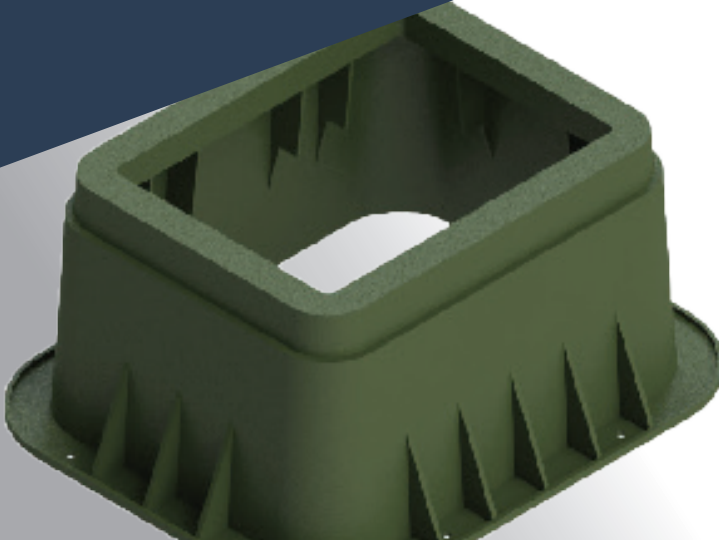

ENCLOSURES

RESCO
SUPPLYING THE COOPERATIVE ADVANTAGE