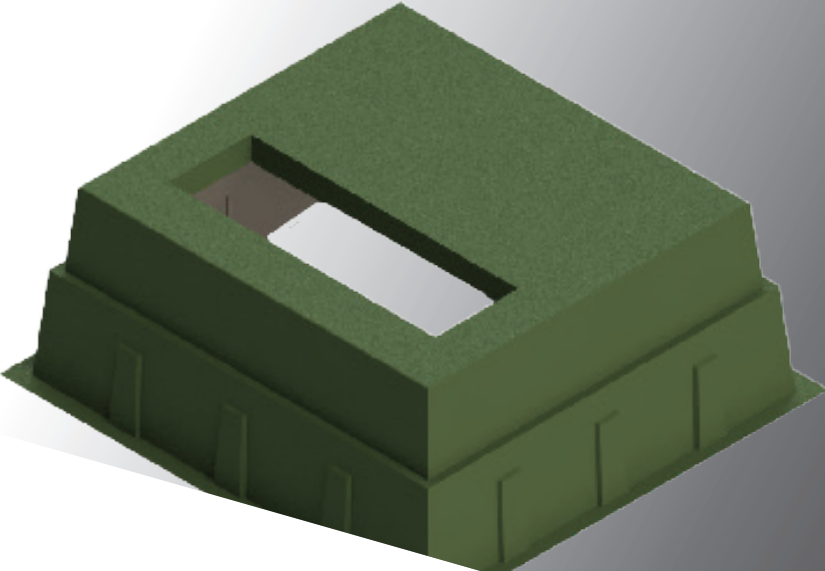

ENCLOSURES

RESCO
SUPPLYING THE COOPERATIVE ADVANTAGE